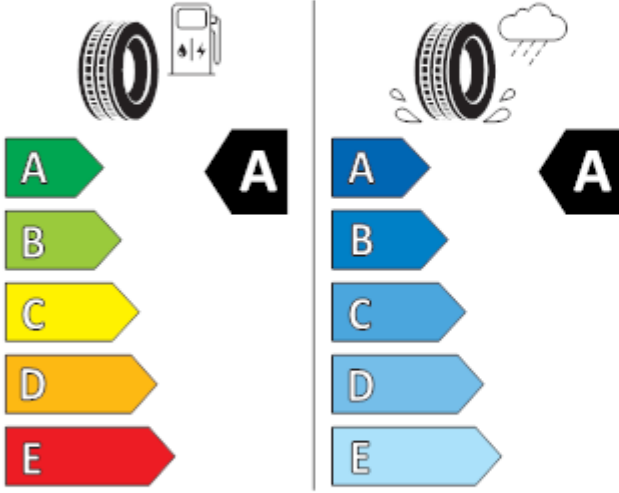

GOODYEAR

547003

215/55R17 94 V

C1

2020/740

BRIDGESTONE

13952

215/55 R17 94 V

C1

2020/740

Continental

0358217

215/55 R 17 94 V

C1

A

A